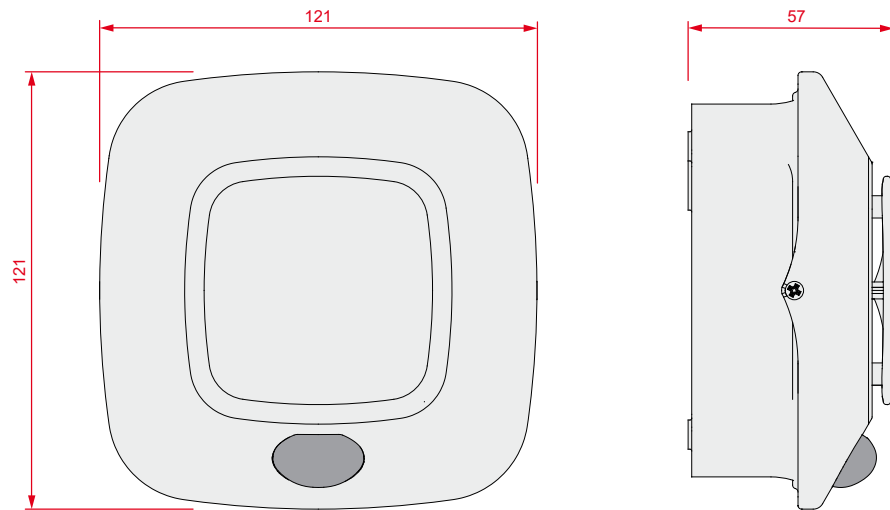

ES2000

EN 54-3
EN 54-17
EN 54-23

0051
0051-CPR-1316
0051-CPR-1317

ANALOGUE ADDRESSABLE VISUAL/AUDIBLE ALARM INDICATORS, WALL MOUNT

ES20x0RE

ES20x0WE

Addressable visual/audible-alarm indicators for wall mounting, IP65 protection rated.

The device is powered via the loop but is equipped with terminals for an optional separate power input.

Available in red or white casing.

Main features

	ES2010	ES2020	ES2030	ES2050
Operating voltage	from 18 to 30V $\overline{\text{---}}$			
Stand-by current draw	200 μ A			
Maximum current draw	25mA	40mA	25mA	40mA
Installation method	Wall mount			
Maximum installation height	-	3.5m	-	3.5m
Light coverage according to EN54-23	-	W 3,5-10	-	W 3,5-10
Flash frequency	-	0.5Hz	-	0.5Hz
Flash color	-	White	-	White
Number of selectable tones	14		104	
Sound pressure at 1mt	98dB			
IP Protection grade	IP65 (IP21 EN54-3 certified)			
Operating temperature	from -10 to 55°C			
Synchronization	Yes			
Multicolor indicating LED	Yes			
Built-in short-circuit isolator (EN54-17)	Yes			
Dimensions	121 x 121 x 57mm			
Weight	150g			