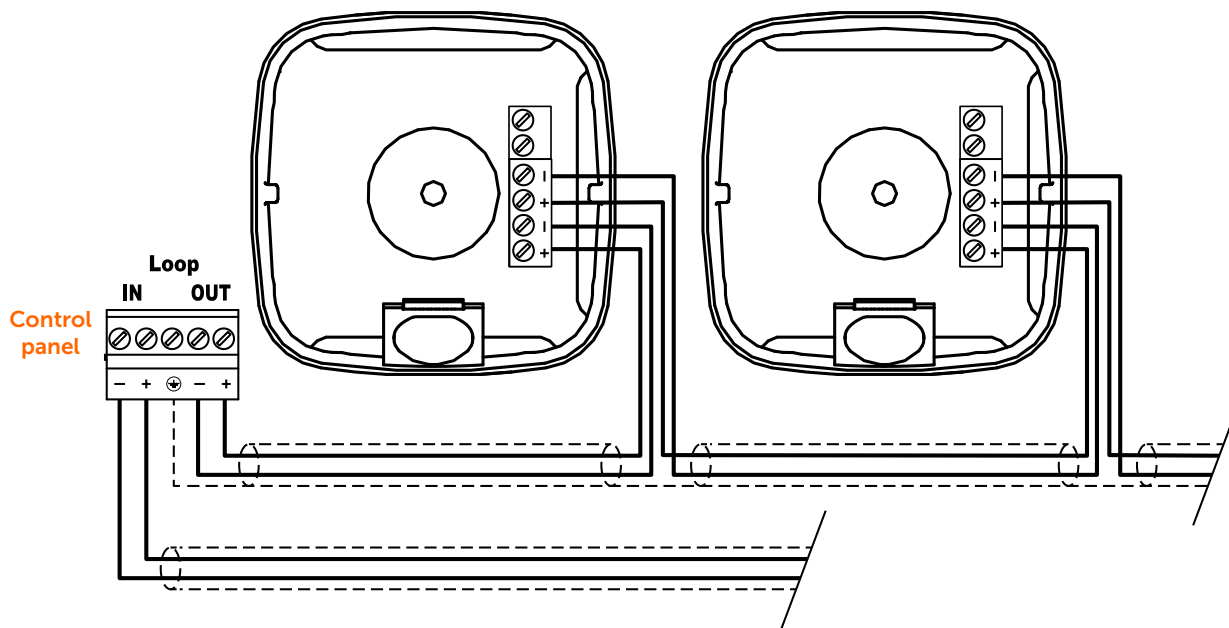

The device is powered via the loop but is equipped with terminals for an optional separate power input.

Available in red or white casing.

Main features

	ES2010	ES2020	ES2030	ES2050
Operating voltage	from 18 to 30V $\overline{\text{---}}$			
Stand-by current draw	200 μ A			
Maximum current draw	25mA	40mA	25mA	40mA
Installation method	Wall mount			
Maximum installation height	-	3.5m	-	3.5m
Light coverage according to EN54-23	-	W 3,5-10	-	W 3,5-10
Flash frequency	-	0.5Hz	-	0.5Hz
Flash color	-	White	-	White
Number of selectable tones	14		104	
Sound pressure at 1mt	98dB			
IP Protection grade	IP65 (IP21 EN54-3 certified)			
Operating temperature	from -10 to 55°C			
Synchronization	Yes			
Multicolor indicating LED	Yes			
Built-in short-circuit isolator (EN54-17)	Yes			
Dimensions	121 x 121 x 57mm			
Weight	150g			

FLASH COVERAGE VOLUME

CONFIGURATION DIAGRAM

ORDER CODES

ES2010RE	Audible alarm indicator, addressable, in red casing
ES2010WE	Audible alarm indicator, addressable, in white casing
ES2020RE	Visual/Audible alarm indicator, addressable, in red casing
ES2020WE	Visual/Audible alarm indicator, addressable, in white casing
ES2030RE	Audible alarm indicator with voice alert, addressable, in red casing
ES2030WE	Audible alarm indicator with voice alert, addressable, in white casing
ES2050RE	Visual/Audible alarm indicator with voice alert, addressable, in red casing
ES2050WE	Visual/Audible alarm indicator with voice alert, addressable, in white casing