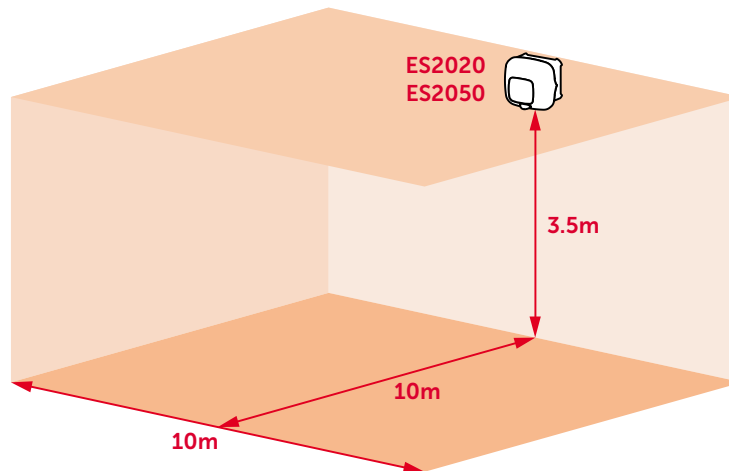

FLASH COVERAGE VOLUME