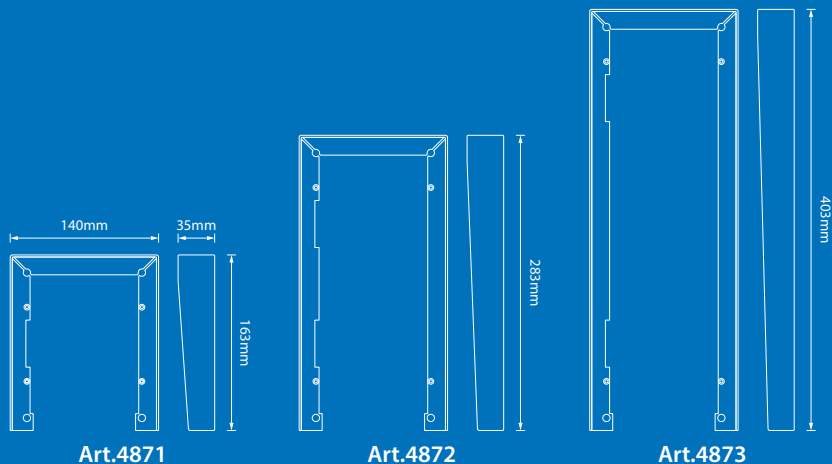

Model	System	Description
4871	4000 series modular	Flush mount 4000 series 1 module rainshield
4872		Flush mount 4000 series 2 module rainshield
4873		Flush mount 4000 series 3 module rainshield
4891		Surface mount 4000 series 1 module rainshield
4892		Surface mount 4000 series 2 module rainshield
4893		Surface mount 4000 series 3 module rainshield

DS4KRS_EN_V1-0

VIDEX ELECTRONICS S.P.A

Via del Lavoro, 1 - 63846 Monte Giberto (FM) - ITALY

Tel: (+39) 0734 631669 - Fax: (+39) 0734 632475

www.videx.it - info@videx.it - facebook.com/videx.electronics

Cert. N. IT05/1217