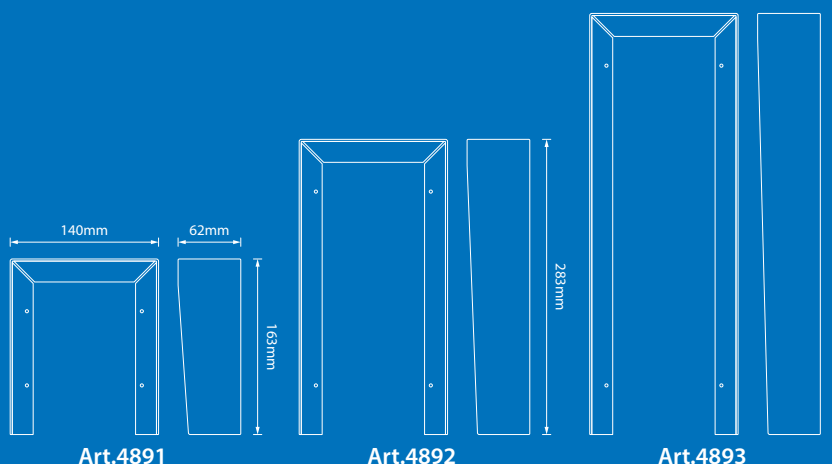

Model	System	Description
4871	4000 series modular	Flush mount 4000 series 1 module rainshield
4872		Flush mount 4000 series 2 module rainshield
4873		Flush mount 4000 series 3 module rainshield
4891		Surface mount 4000 series 1 module rainshield
4892		Surface mount 4000 series 2 module rainshield
4893		Surface mount 4000 series 3 module rainshield

DS4KRS_EN_V1-0

VIDEX ELECTRONICS S.P.A

Via del Lavoro, 1 - 63846 Monte Giberto (FM) - ITALY

Tel: (+39) 0734 631669 - Fax: (+39) 0734 632475

www.videx.it - info@videx.it - facebook.com/videx.electronics

Cert. N. IT05/1217